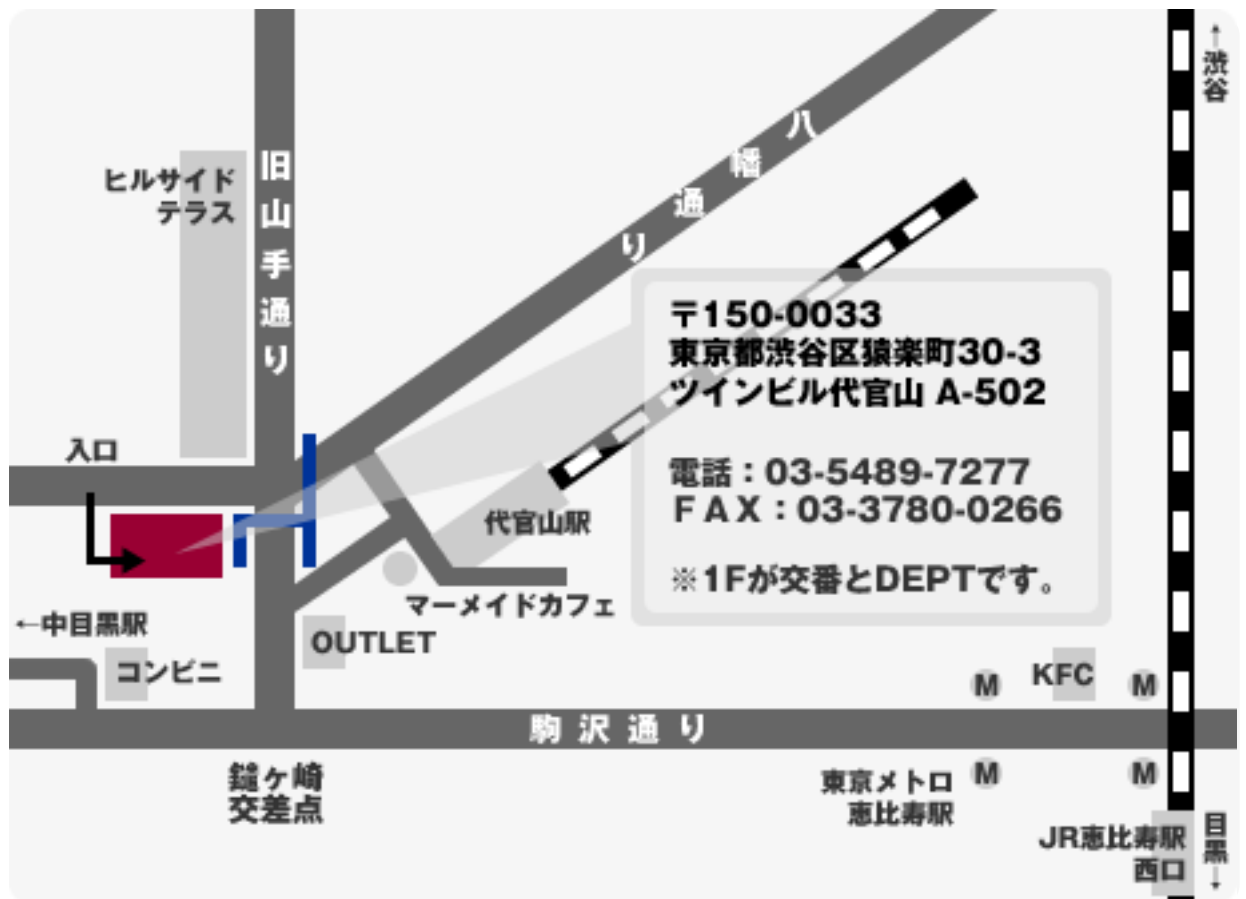

Arts Initiative Tokyo

Twin bldg. Daikanyama A-502,
30-8 Sarugaku-cho, Shibuyaku, Tokyo, 150-0033
JAPAN

TEL. 81 3 5489 7277
FAX. 81 3 3780 0266